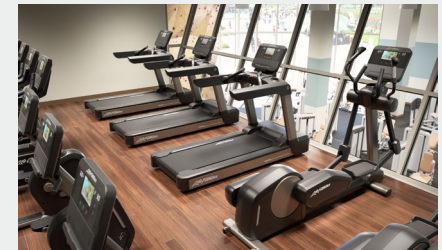

THE INTEGRITY SERIES

Rooted in more than 20 years of reliability and innovation. Continuous innovation and improvement ensures that this workhorse cardio line remains a trusted fixture in facilities around the world.

CONSOLE OPTIONS:

The Integrity Series includes these console choices

Console choices include simple, get-on-and-go functionality to more engaging options. Each offers wireless connectivity and insights through LFconnect.com.