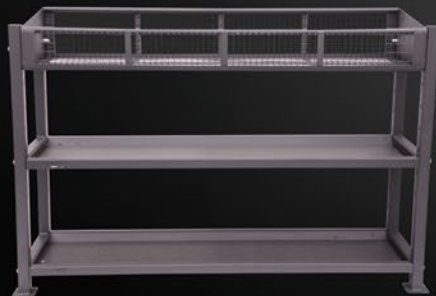

Rubber

5KG, 10KG, 15KG, 20KG, 25KG

RACKS

RACK3KB
LIFT KETTLEBELL RACK 3 TIER

RACK6ST
LIFT FUNCTIONAL 6FT STORAGE RACK

RACK4ST
LIFT FUNCTIONAL 4FT STORAGE RACK

RACK10HEXV

LIFT VERTICAL HEX DUMBBELL RACK 1-10KG | HOLDS 10 PAIRS

RACK10DB

LIFT DUMBBELL RACK | HOLDS 10 PAIRS

RACKBB5

LIFT BARBELL RACK | HOLDS 5 BARS

RACKBB10

LIFT BARBELL RACK | HOLDS 10 BARS