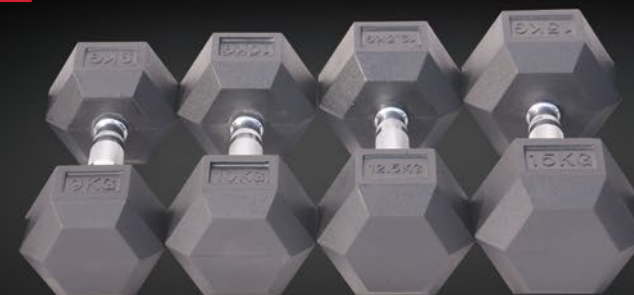

HEX DUMBBELLS

Rubber. Contoured handles

1-10KG IN 1KG INCREMENTS
12.5KG-35KG IN 2.5KG INCREMENTS

HEX DUMBBELL SET:
1-10KG IN 1KG INCREMENTS

FIXED DUMBBELLS

Urethane

2.5KG-50KG IN 2.5KG INCREMENTS

FIXED DUMBBELL SETS:
10-20KG IN 2.5KG INCREMENTS
22.5-32.5KG IN 2.5KG INCREMENTS
35-45KG IN 2.5KG INCREMENTS

FIXED BARBELLS

Urethane

10-20KG IN 2.5KG INCREMENTS

25-45KG IN 5KG INCREMENTS

FIXED BARBELL SETS:

10-20KG IN 2.5KG INCREMENTS

25-45KG IN 5KG INCREMENTS

10-45KG

WEIGHT DISCS

Urethane

1.25KG, 2.5KG, 5KG, 10KG, 15KG, 20KG, 25KG

KETTLEBELLS

Cast Iron

8-20KG IN 2KG INCREMENTS

KETTLEBELL SET: 8-20KG IN 2KG INCREMENTS

BUMPER PLATES